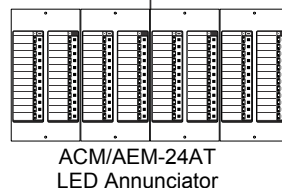

## SLC Intelligent Loop

EIA-485

NFS-320

EIA-485

2048 annunciator/control points

Dual phone lines to Central Station

Optional 318-point UDACT

EIA-232

**Sample System Options**