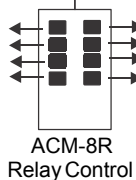

## SLC Intelligent Loop

EIA-485

NFS-320

EIA-485

2048 annunciator/control points

Dual phone lines to Central Station

Optional 318-point UDACT

EIA-232

**Sample System Options**