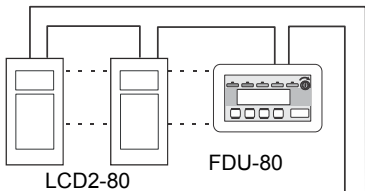

## SLC Intelligent Loop

EIA-485

NFS-320

EIA-485

2048 annunciator/control points

Dual phone lines to Central Station

Optional 318-point UDACT

EIA-232