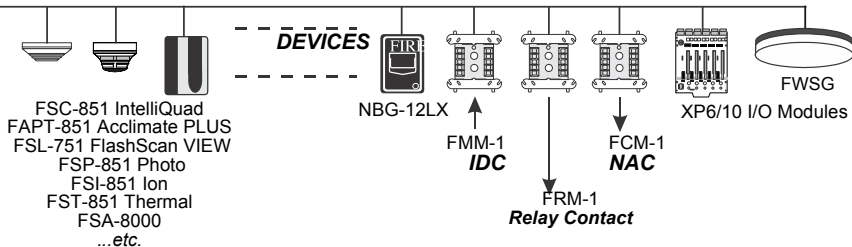

## SLC Intelligent Loop

EIA-485

NFS-320

EIA-485

2048 annunciator/control points

Dual phone lines to Central Station

Optional 318-point UDACT

EIA-232