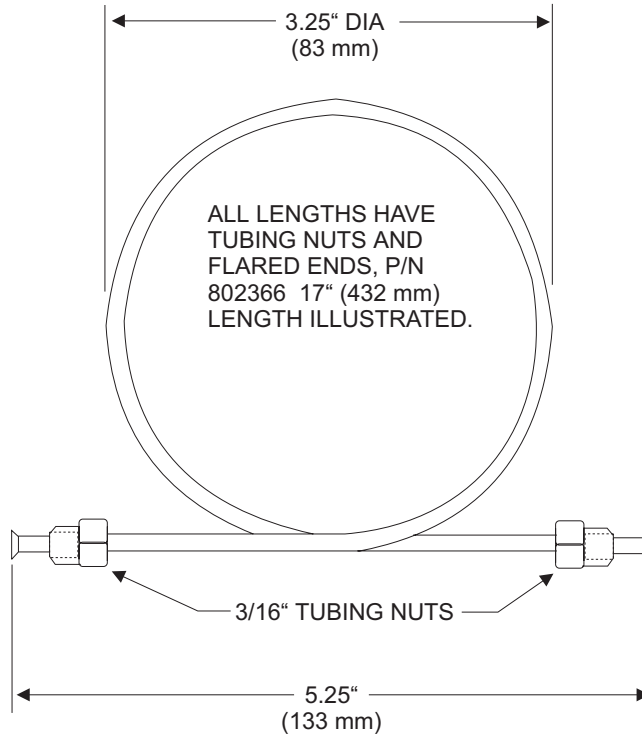

CO₂ Component Description

3/16-inch Tubing

Effective: February 2007
K-81-7070

PART NUMBER	LENGTH
802366	17" (432 mm)
802367	46" (1188 mm)
802486	12' (3.6 M)

MATERIALS

TUBING: COPPER

TUBING NUTS: BRASS

This literature is provided for informational purposes only. KIDDE-FENWAL, INC. assumes no responsibility for the product's suitability for a particular application. The product must be properly applied to work correctly.
If you need more information on this product, or if you have a particular problem or question, contact KIDDE-FENWAL, INC., Ashland, MA 01721. Telephone: (508) 881-2000.