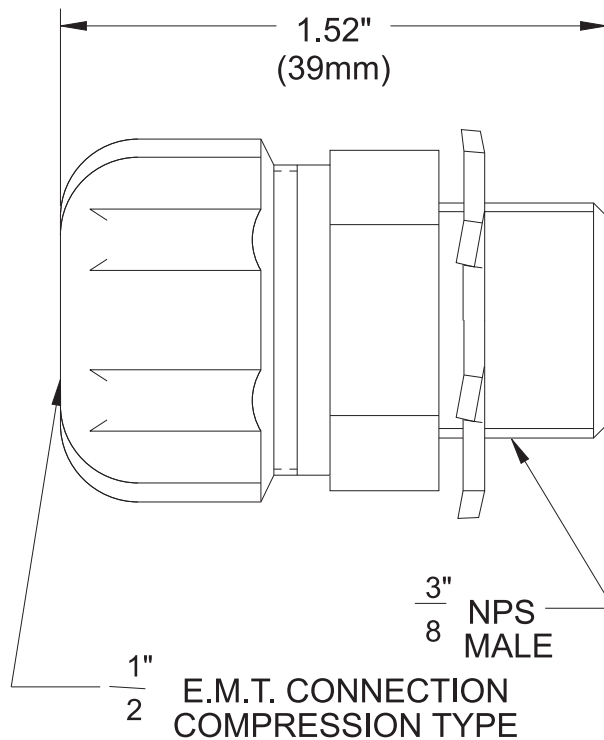

Kidde ECS Fire Suppression System Component Description

Adapter, 3/8-Inch Pipe (Male) to 1/2-Inch E.M.T. (Female)

Effective: June 2014
K-90-5201 Rev BA

FEATURES

- For Use with UL Listed, ULC Listed and FM Approved Systems
- RoHS Compliant

P/N: WK-843837-000

MATERIALS:

- Zinc Plated Steel

COMPATIBILITY

Series	For Use With
Kidde ECS HFC-227ea	X
Kidde ECS Advanced Delivery FM-200®	X

This literature is provided for informational purposes only. KIDDE-FENWAL, INC. assumes no responsibility for the product's suitability for a particular application. The product must be properly applied to work correctly. If you need more information on this product, or if you have a particular problem or question, contact KIDDE-FENWAL, Inc.