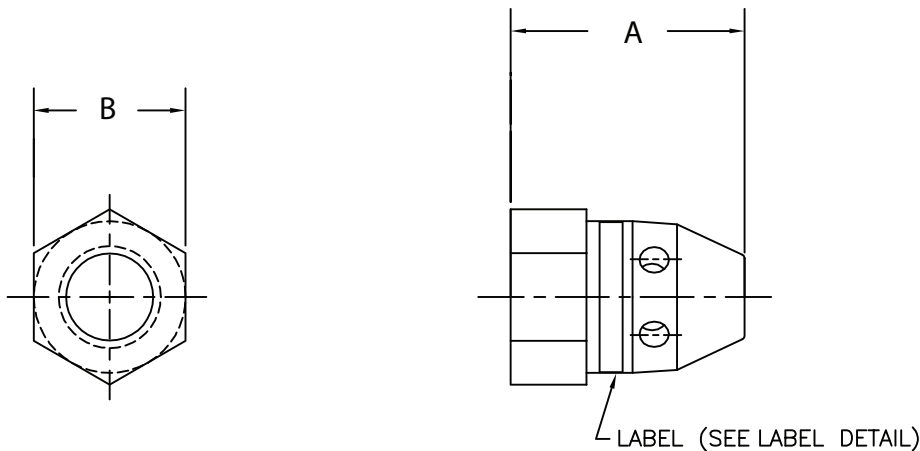

### FEATURES

- For Use with UL Listed, ULC Listed & FMRC Approved Systems
- RoHS Compliant

P/N: 90-19401X-XXX

LABEL DETAIL

Pipe Size	A	B	C	D
1/2" (12.20 mm)	1.25" (31.75 mm)	1.250" (31.75 mm)	1.687" (42.84 mm)	2.000" (50.80 mm)
3/4" (19.05 mm)	1.50" (38.10 mm)	1.375" (34.92 mm)	1.950" (48.89 mm)	2.296" (58.31 mm)
1" (25.40 mm)	1.75" (44.45 mm)	1.562" (39.67 mm)	2.218" (56.33 mm)	2.671" (67.84 mm)
1¼" (31.75 mm)	2.25" (57.15 mm)	1.750" (44.45 mm)	2.656" (67.46 mm)	3.250" (82.55 mm)
1½" (38.10 mm)	2.50" (63.50 mm)	1.950" (48.89 mm)	2.950" (74.93 mm)	3.625" (92.07 mm)
2" (50.80 mm)	3.00" (76.2 mm)	1.968" (49.98 mm)	2.875" (73.02 mm)	3.656" (92.86 mm)