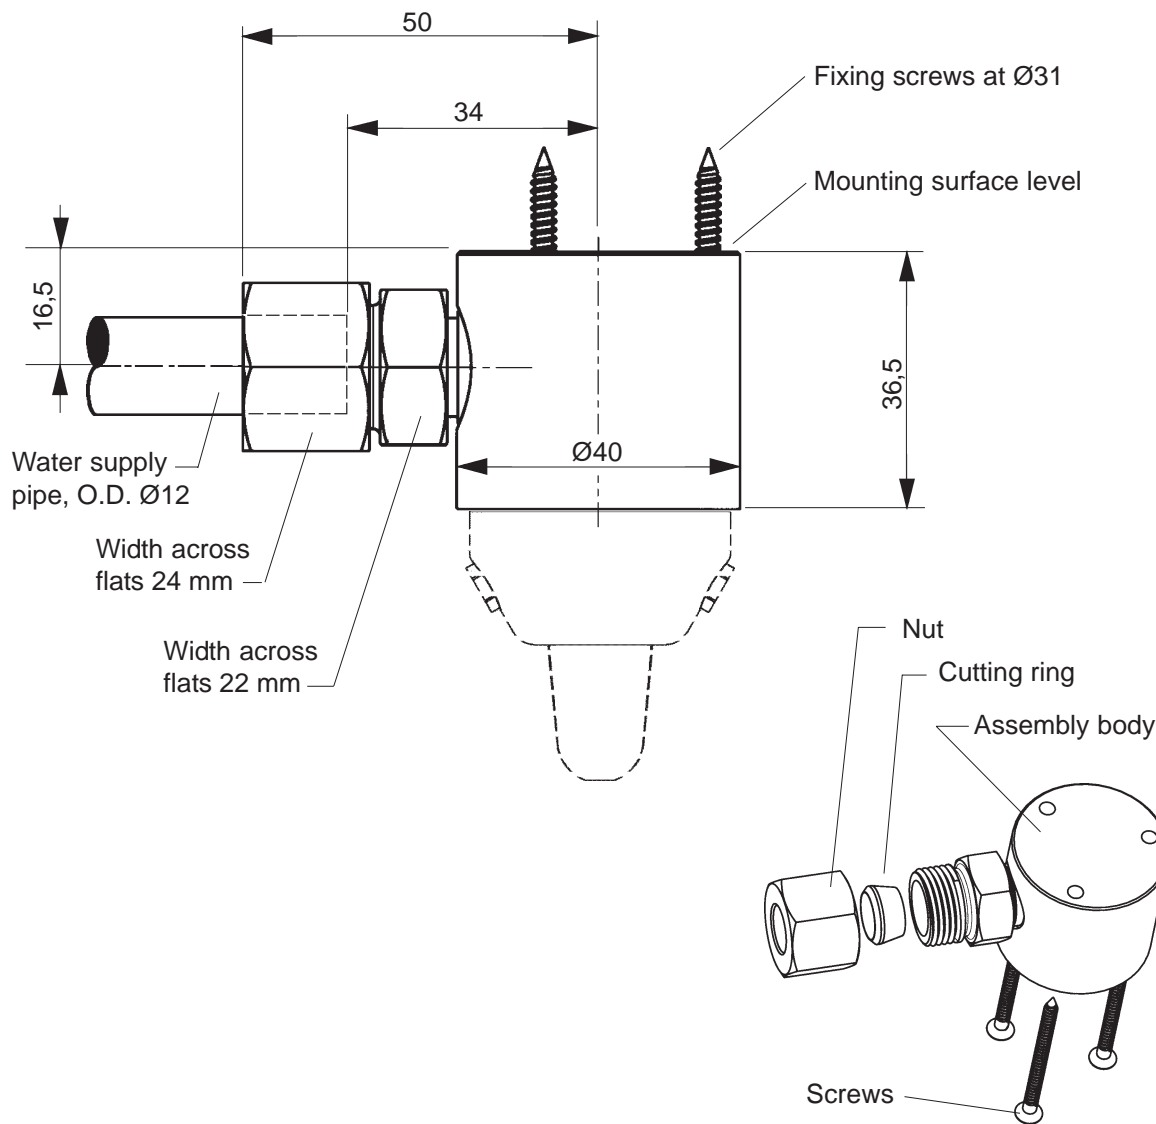

Surface mounting Sprinkler Assembly Body Set for HI-FOG 1000 series Sprinklers and Spray Heads

General	Body material	Brass
	Body finish	Nickel
	Mass	0,40 kg
Installation	Location	Ceiling or wall
	Projection	Pendent or horizontal
	Connection	Cutting ring and nut