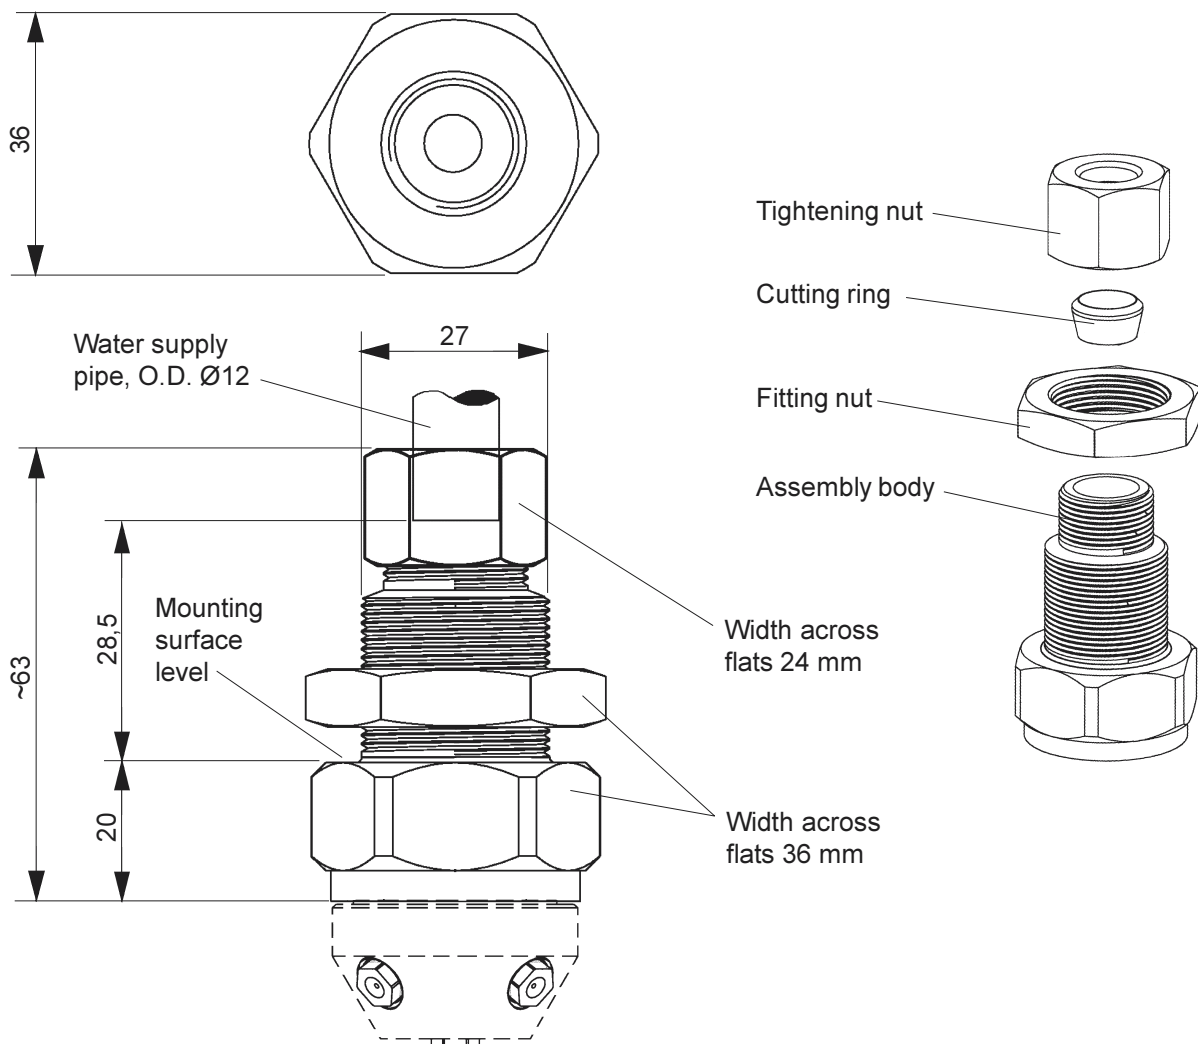

Sprinkler Assembly Body Set for HI-FOG 1000 series Sprinklers and Spray Heads

General	Body material	Stainless steel
	Mass	0,28 kg
Installation	Location	Ceiling or wall
	Projection	Pendent or horizontal