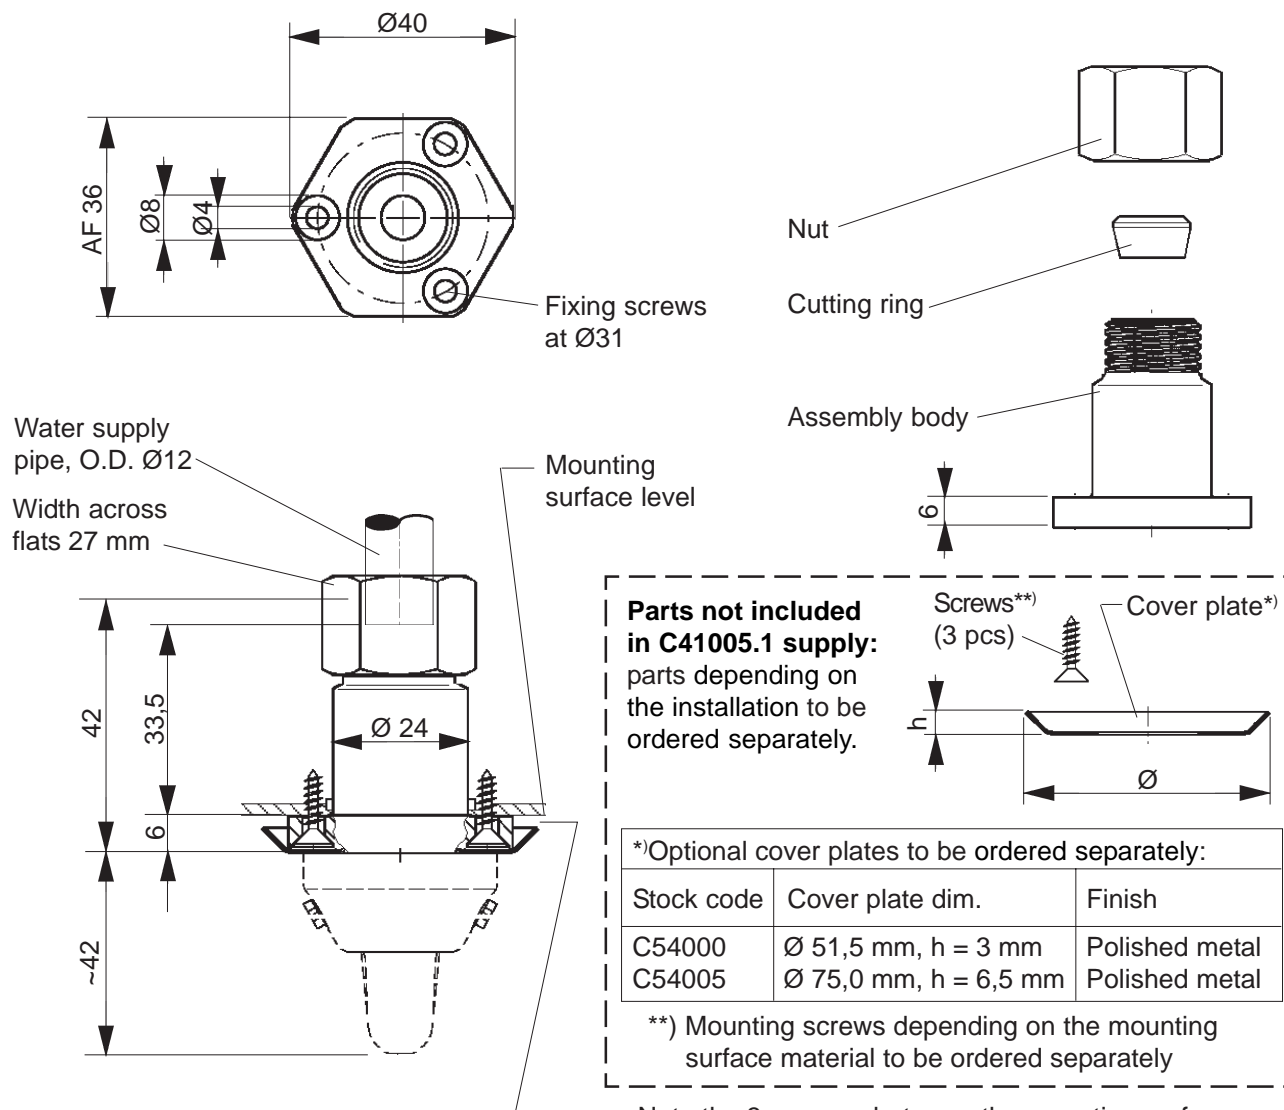

Sprinkler Assembly Body Set for HI-FOG 1000 series Sprinklers and Spray Heads

General	Body material	Brass
	Body finish	Chrome
	Mass	0,141 kg
Installation	Location	Ceiling or wall
	Projection	Pendent or horizontal
Other features	Designed for DAU room protection systems	