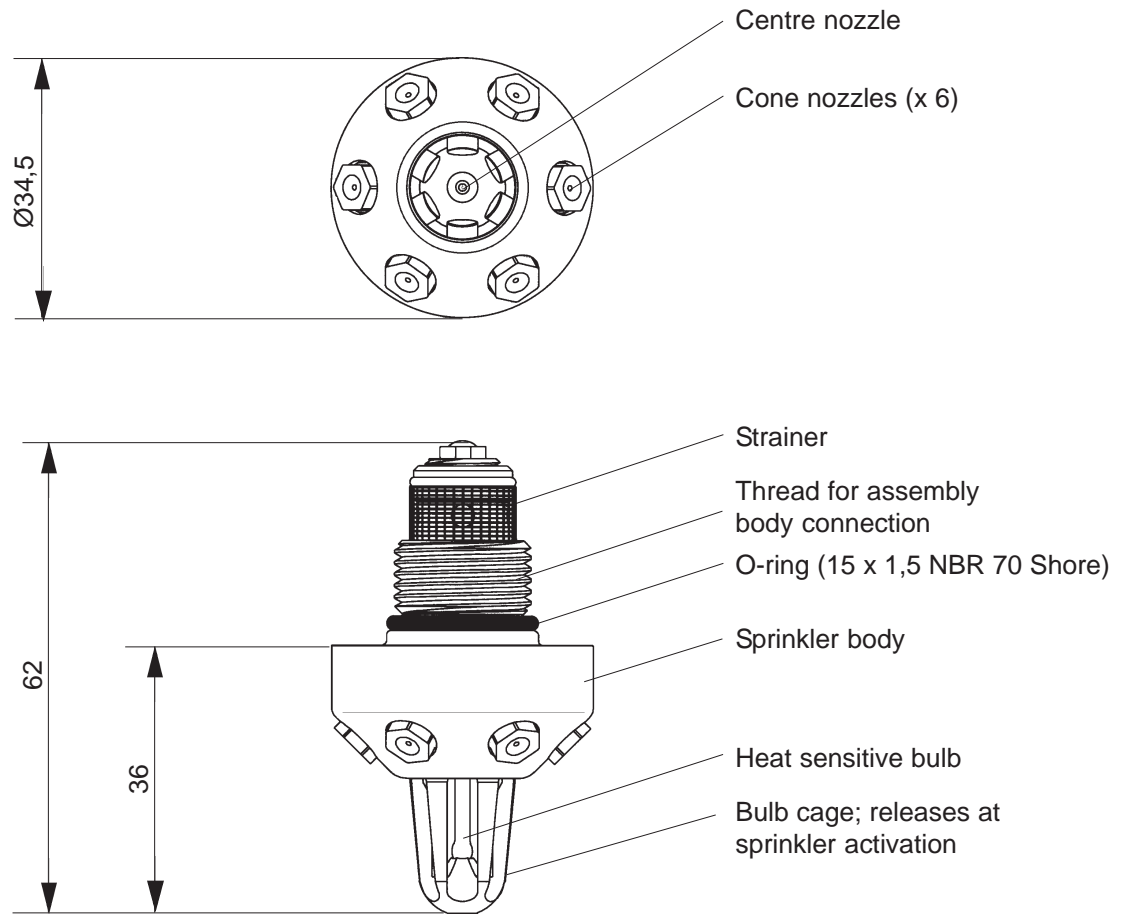

Sprinkler Type 2N 1MD 6MC 10R(X)

Product C221XX (XX: see table below)

2 Apr 2008

Stock code	Type	Heat sensitive bulb
C22139	2N 1MD 6MC 10RX	No bulb
C22140	2N 1MD 6MC 10RA	57°C (orange color)
C22141	2N 1MD 6MC 10RB	68°C (red color)
C22142	2N 1MD 6MC 10RC	79°C (yellow color)
C22143	2N 1MD 6MC 10RD	93°C (green color)
C22144	2N 1MD 6MC 10RE	141°C (blue color)

General	Body material	Brass	
	Finish	Nickel	
	Mass	0,136 kg	
	K-factor	3,1 lpm/bar ^{0.5}	
Installation		<i>Land</i>	<i>Marine</i>
	Max. ceiling height*	5 m	5 m
	Max. spacing	3 m	3,8 m
Typical application		OH3 occupancies Road and railway tunnels	Ro-Ro spaces