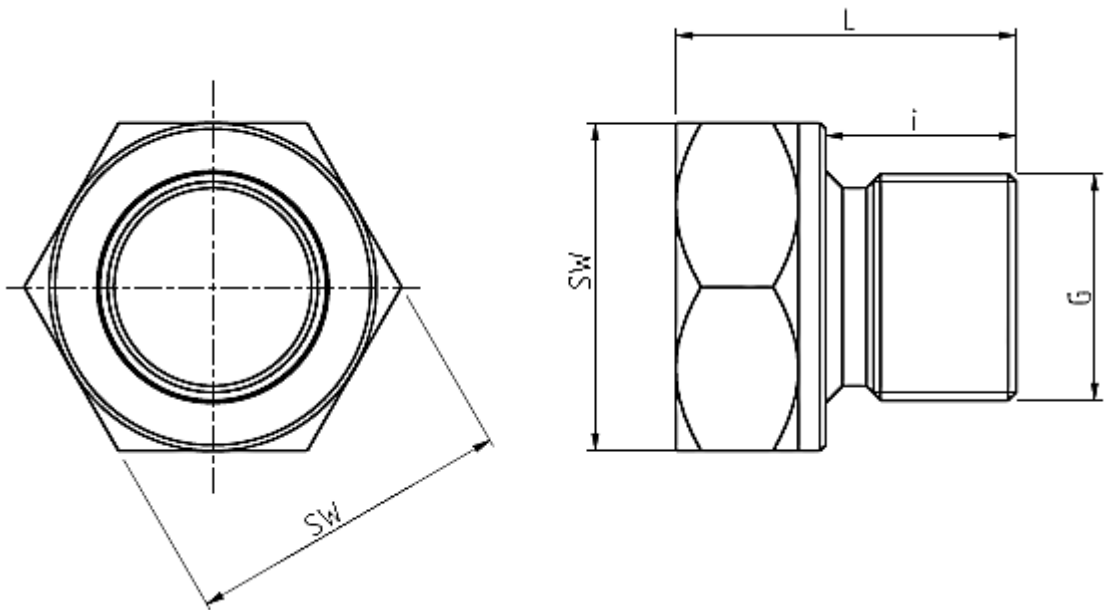

Plug VSTI

Products B14205, B14210, B14215, B14220, B14225, B14230, B14235

6 Mar 2008

Stock code	G	SW	L	i
B14205	R1/8"	17	15	9
B14210	R1/4"	19	20	12
B14215	R3/8"	24	25	14
B14220	R1/2"	27	27	14
B14225	R3/4"	32	29	16
B14230	R1"	46	38	20
B14235	R1-1/4"	50	32	20